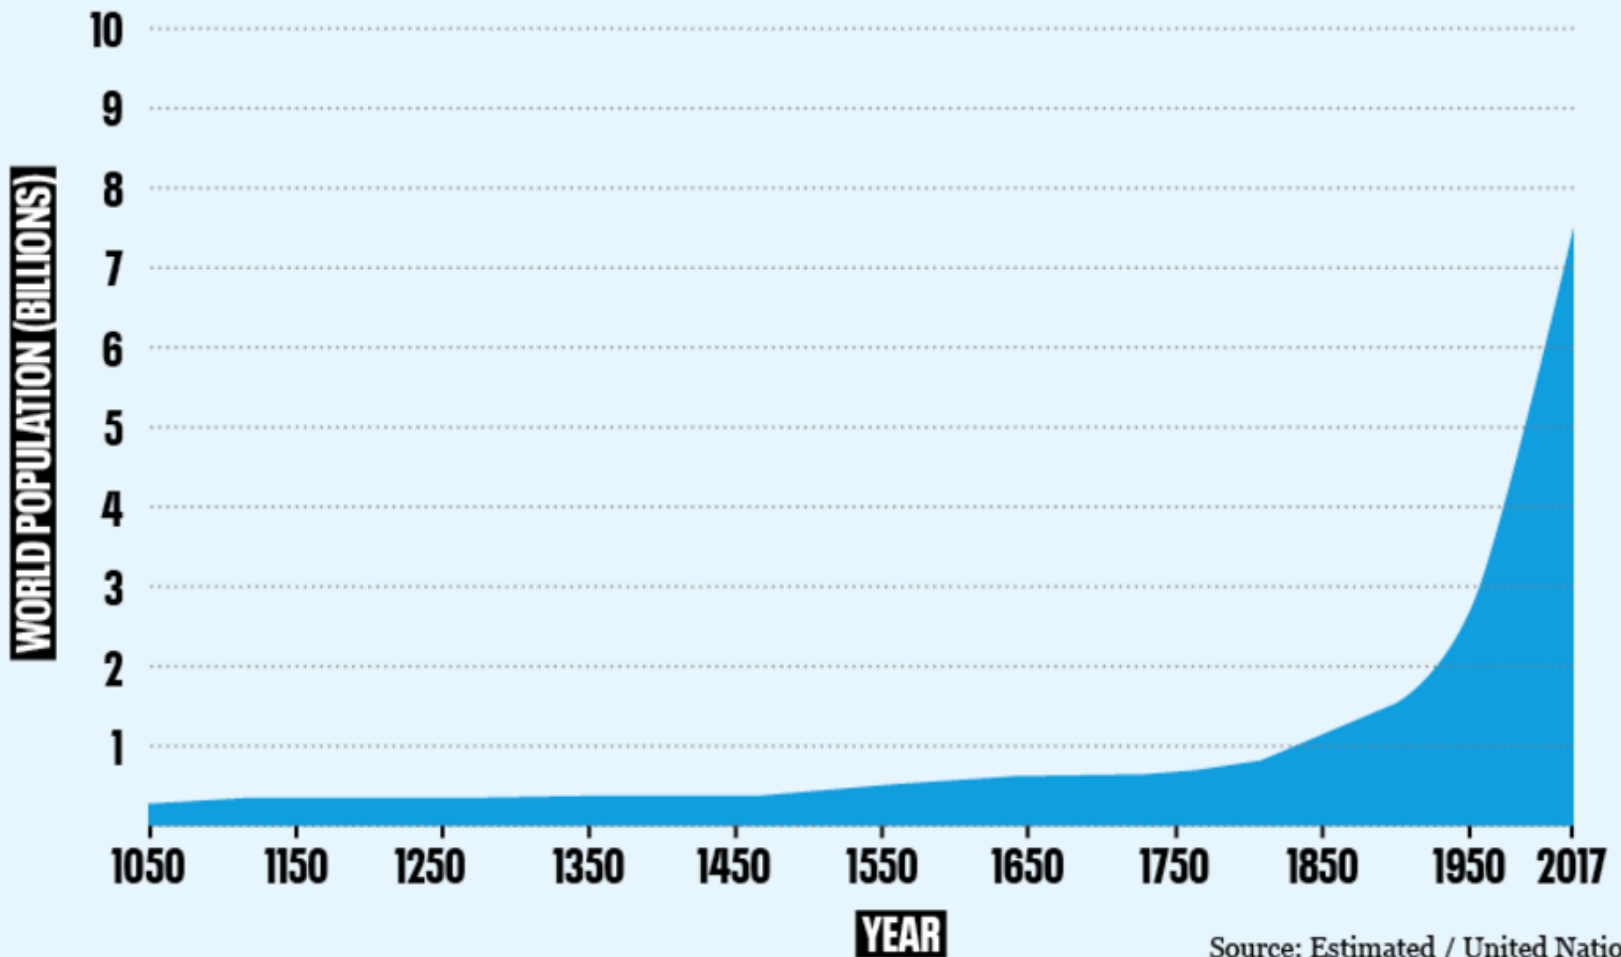

**Everything is Connected:  
Reflections on 'Home'  
on the  
5th Anniversary of Laudato Si'**

**May 21, 2020**

**Dr. Nancy C. Tuchman, Founding Dean  
Loyola University Chicago**

# HUMAN POPULATION GROWTH

Source: Estimated / United Nations

# The Great Acceleration

- ❑ Massive and rapid changes that fossil fuel-based capitalism has made on earth systems over the past 60 years
- ❑ We are hitting the ceiling on how much the earth can tolerate without causing catastrophic outcomes for humanity
- ❑ Human systems (democracy, development, growth, and economics) are completely dependent upon the vitality of natural systems