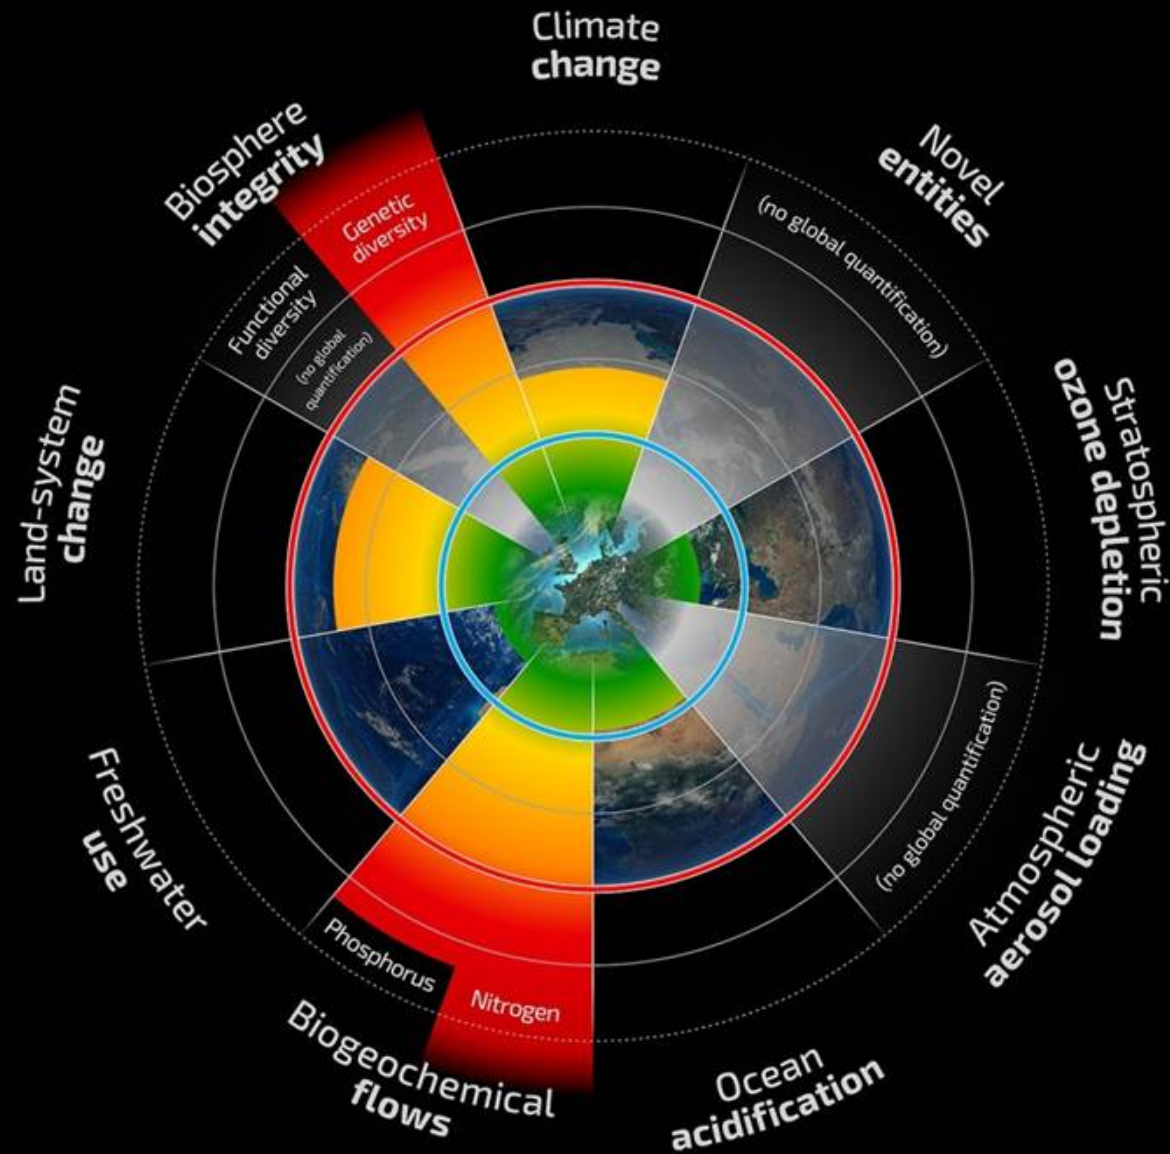

# HUMAN POPULATION GROWTH

Source: Estimated / United Nations

# The Great Acceleration

- ❑ Massive and rapid changes that fossil fuel-based capitalism has made on earth systems over the past 60 years
- ❑ We are hitting the ceiling on how much the earth can tolerate without causing catastrophic outcomes for humanity
- ❑ Human systems (democracy, development, growth, and economics) are completely dependent upon the vitality of natural systems

# Planetary Boundaries

## Top 4 Gen Z issues:

- 1) Climate Change
- 2) Pollution
- 3) Terrorism
- 4) Loss of Natural Resources

**FUTURE OF HUMANITY SURVEY**

Preparing people to lead extraordinary lives